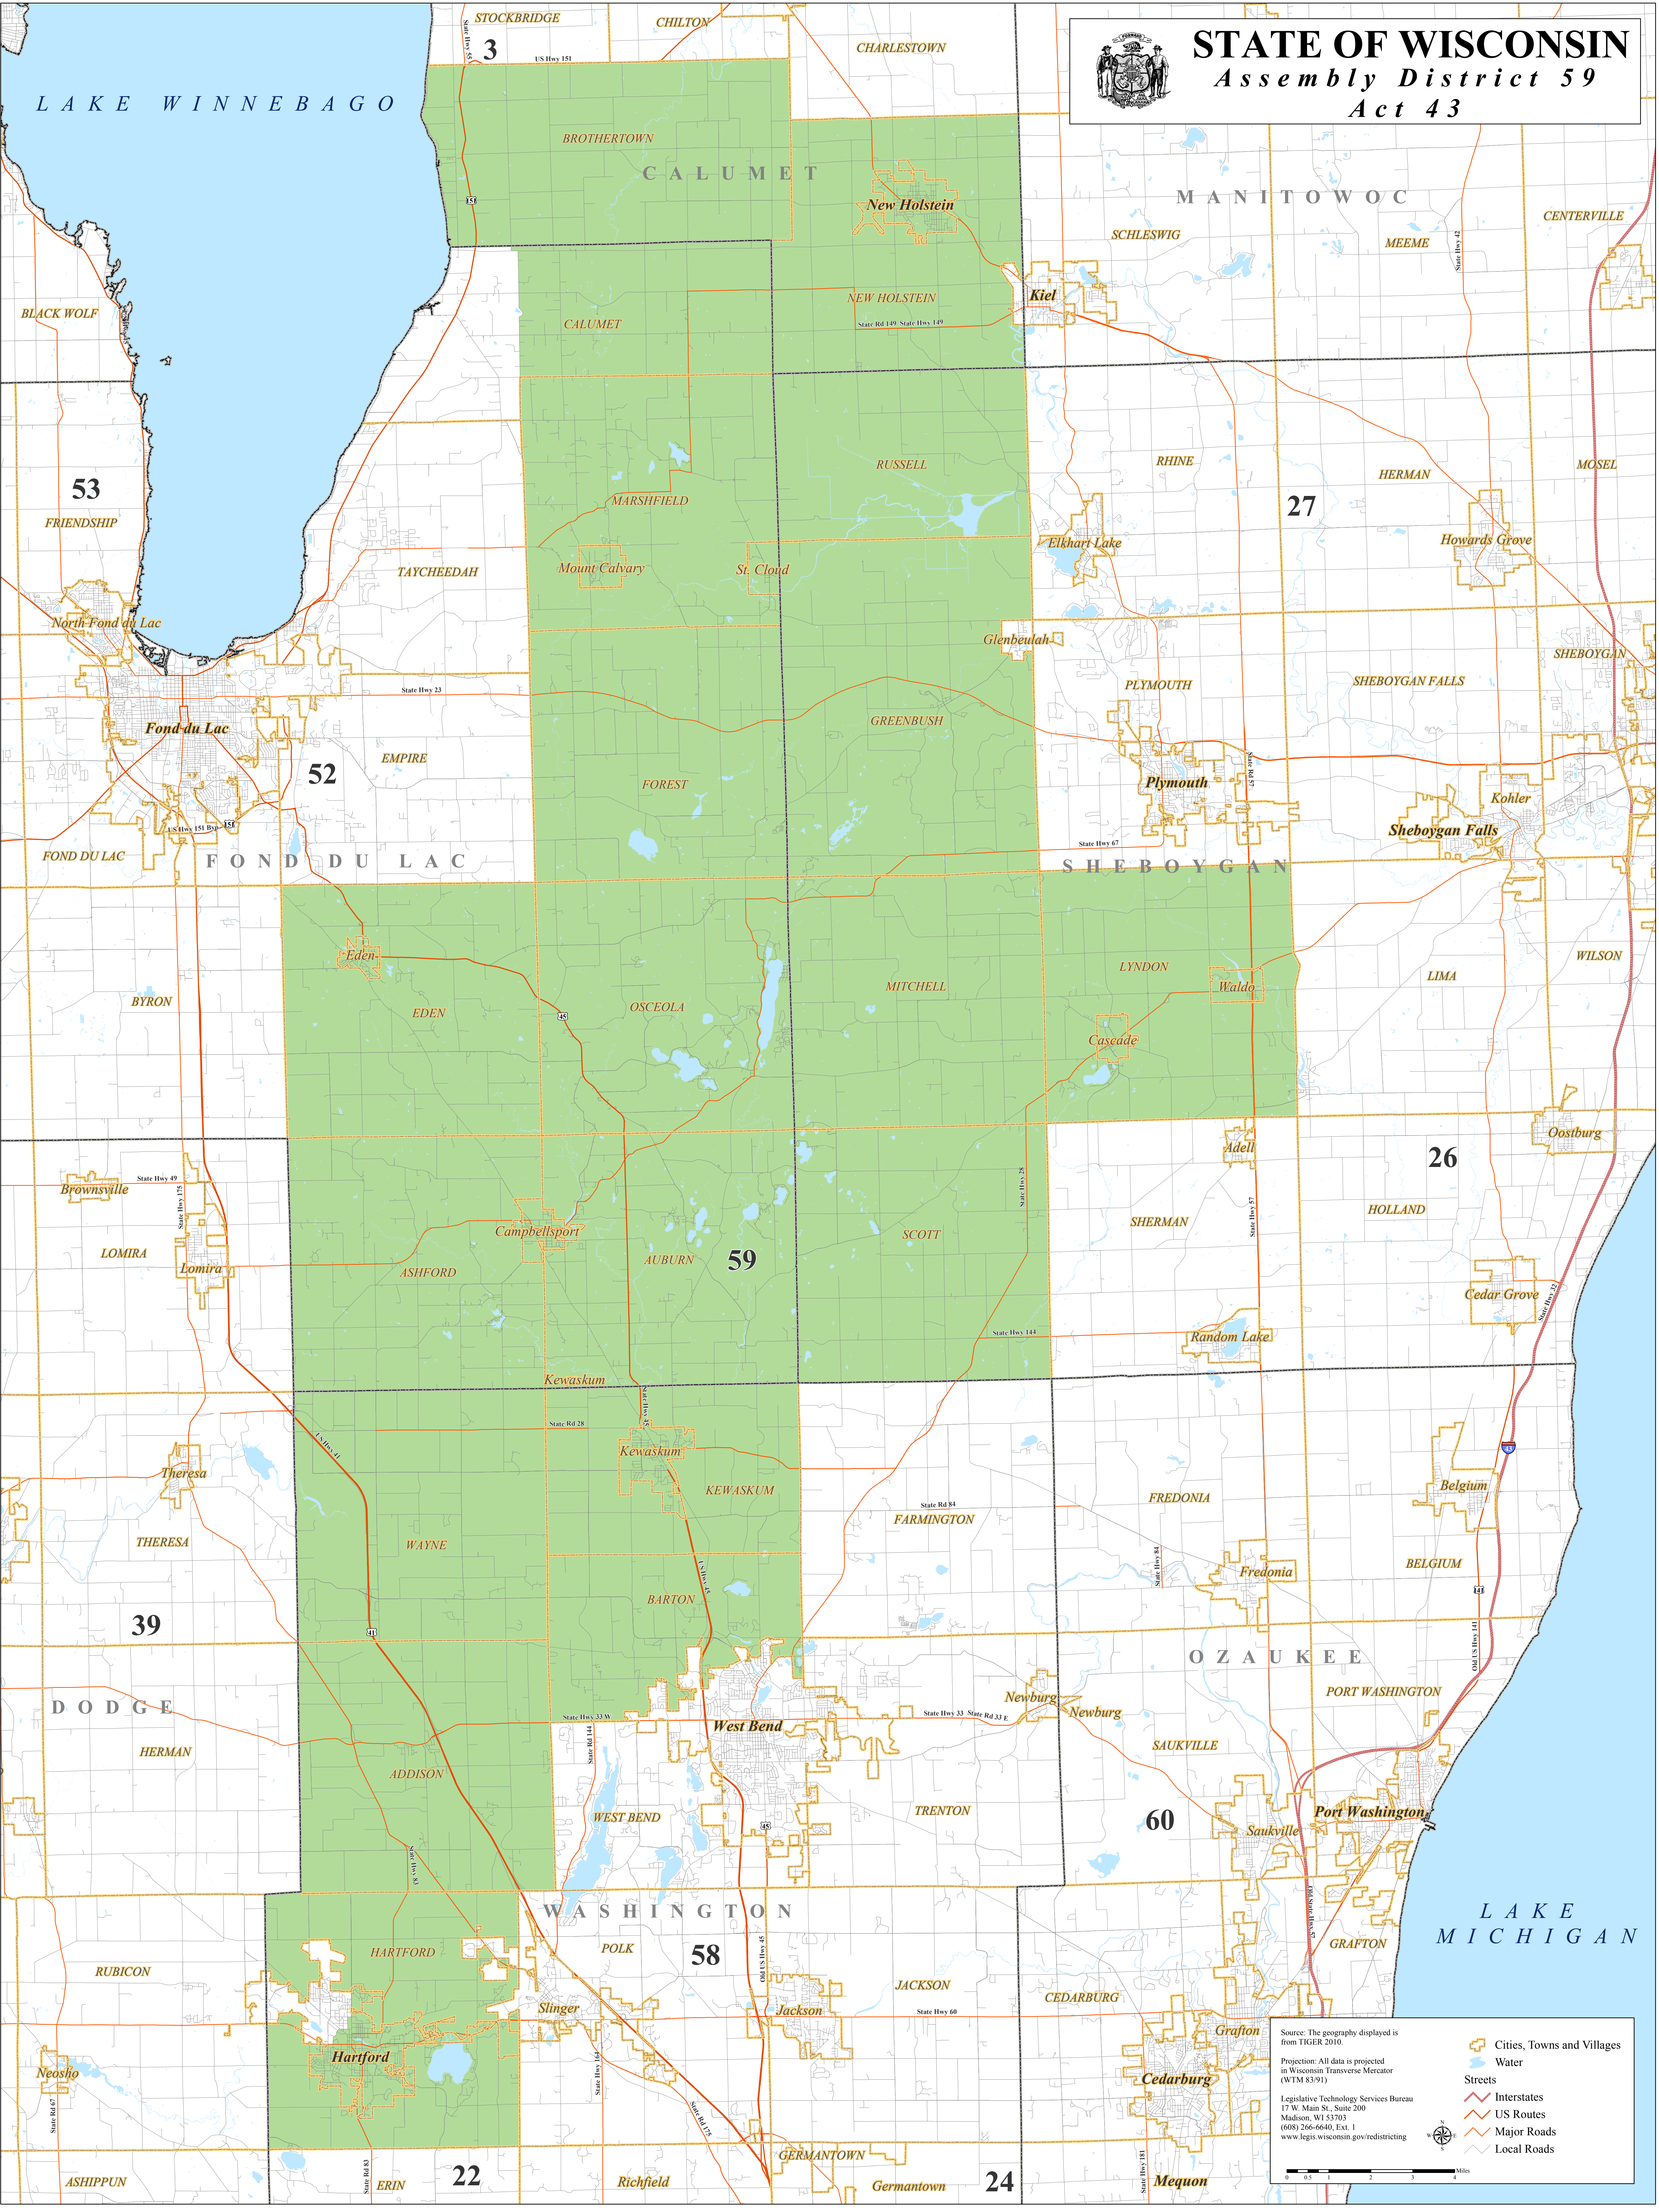

STATE OF WISCONSIN

Assembly District 59

Act 43

Source: The geography displayed is from TIGER 2010.
 Projection: All data is projected in Wisconsin Transverse Mercator (WTM 83/91)
 Legislative Technology Services Bureau
 17 W. Main St., Suite 200
 Madison, WI 53703
 (608) 266-6640, Ext. 1
www.legis.wisconsin.gov/redistricting

- Cities, Towns and Villages
- Water
- Streets
- Interstates
- US Routes
- Major Roads
- Local Roads

0 0.5 1 2 3 4 Miles